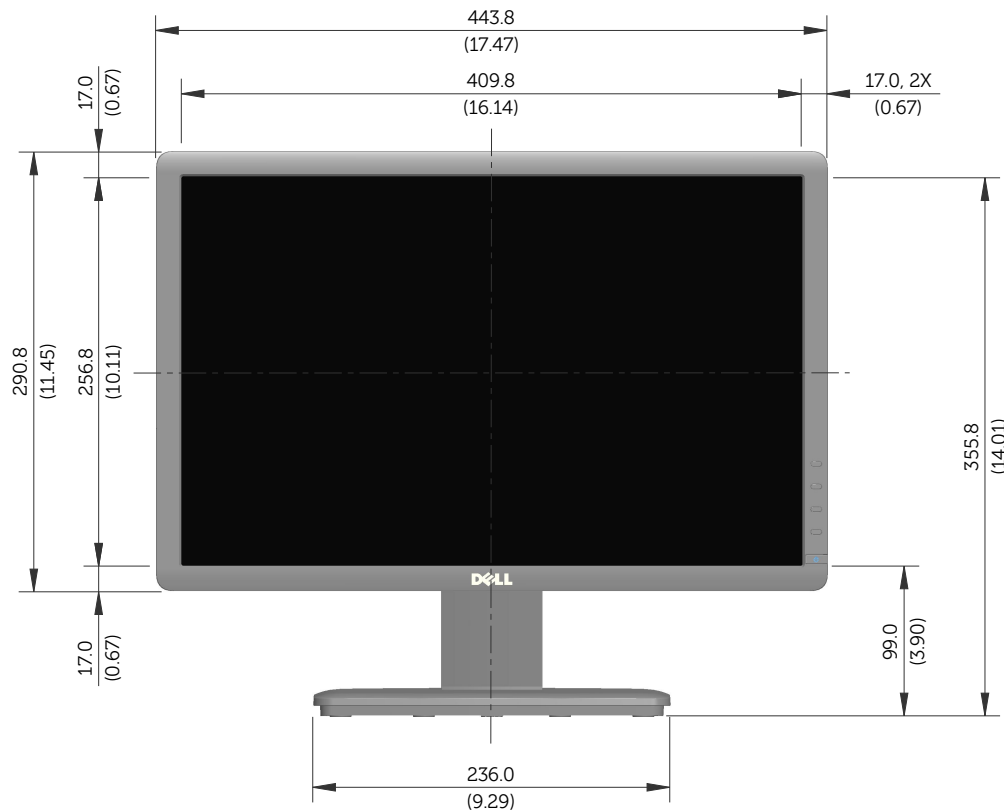

# E1913S Outline Dimensions

Norminal Dimensions  
Unit:mm(inch)

Back view of Monitor without stand

# E1913 Outline Dimensions

Nominal Dimensions  
Unit: mm (inch)

Back view of Monitor without stand

# E2213 Outline Dimensions

Nominal Dimensions  
Unit: mm (inch)

Back view of Monitor without stand