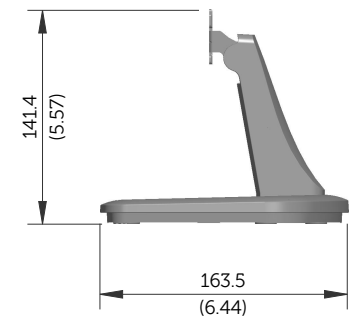

# E1913S Outline Dimensions

Norminal Dimensions  
Unit:mm(inch)

Back view of Monitor without stand

# E1913 Outline Dimensions

Nominal Dimensions  
Unit: mm (inch)

Back view of Monitor without stand

# E2213 Outline Dimensions

Nominal Dimensions  
Unit: mm (inch)

Back view of Monitor without stand