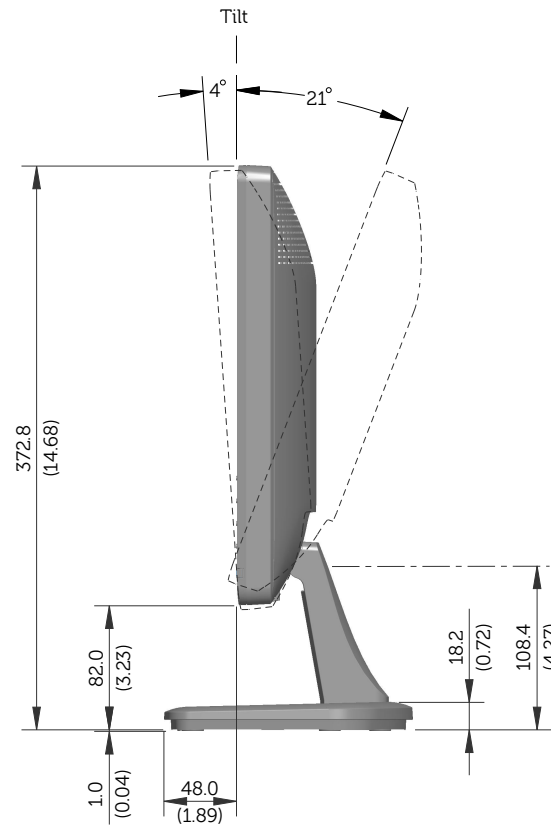

# E1913S Outline Dimensions

Norminal Dimensions  
Unit:mm(inch)

Back view of Monitor without stand

# E1913 Outline Dimensions

Nominal Dimensions  
Unit: mm (inch)

Back view of Monitor without stand

# E2213 Outline Dimensions

Nominal Dimensions  
Unit: mm (inch)

Back view of Monitor without stand